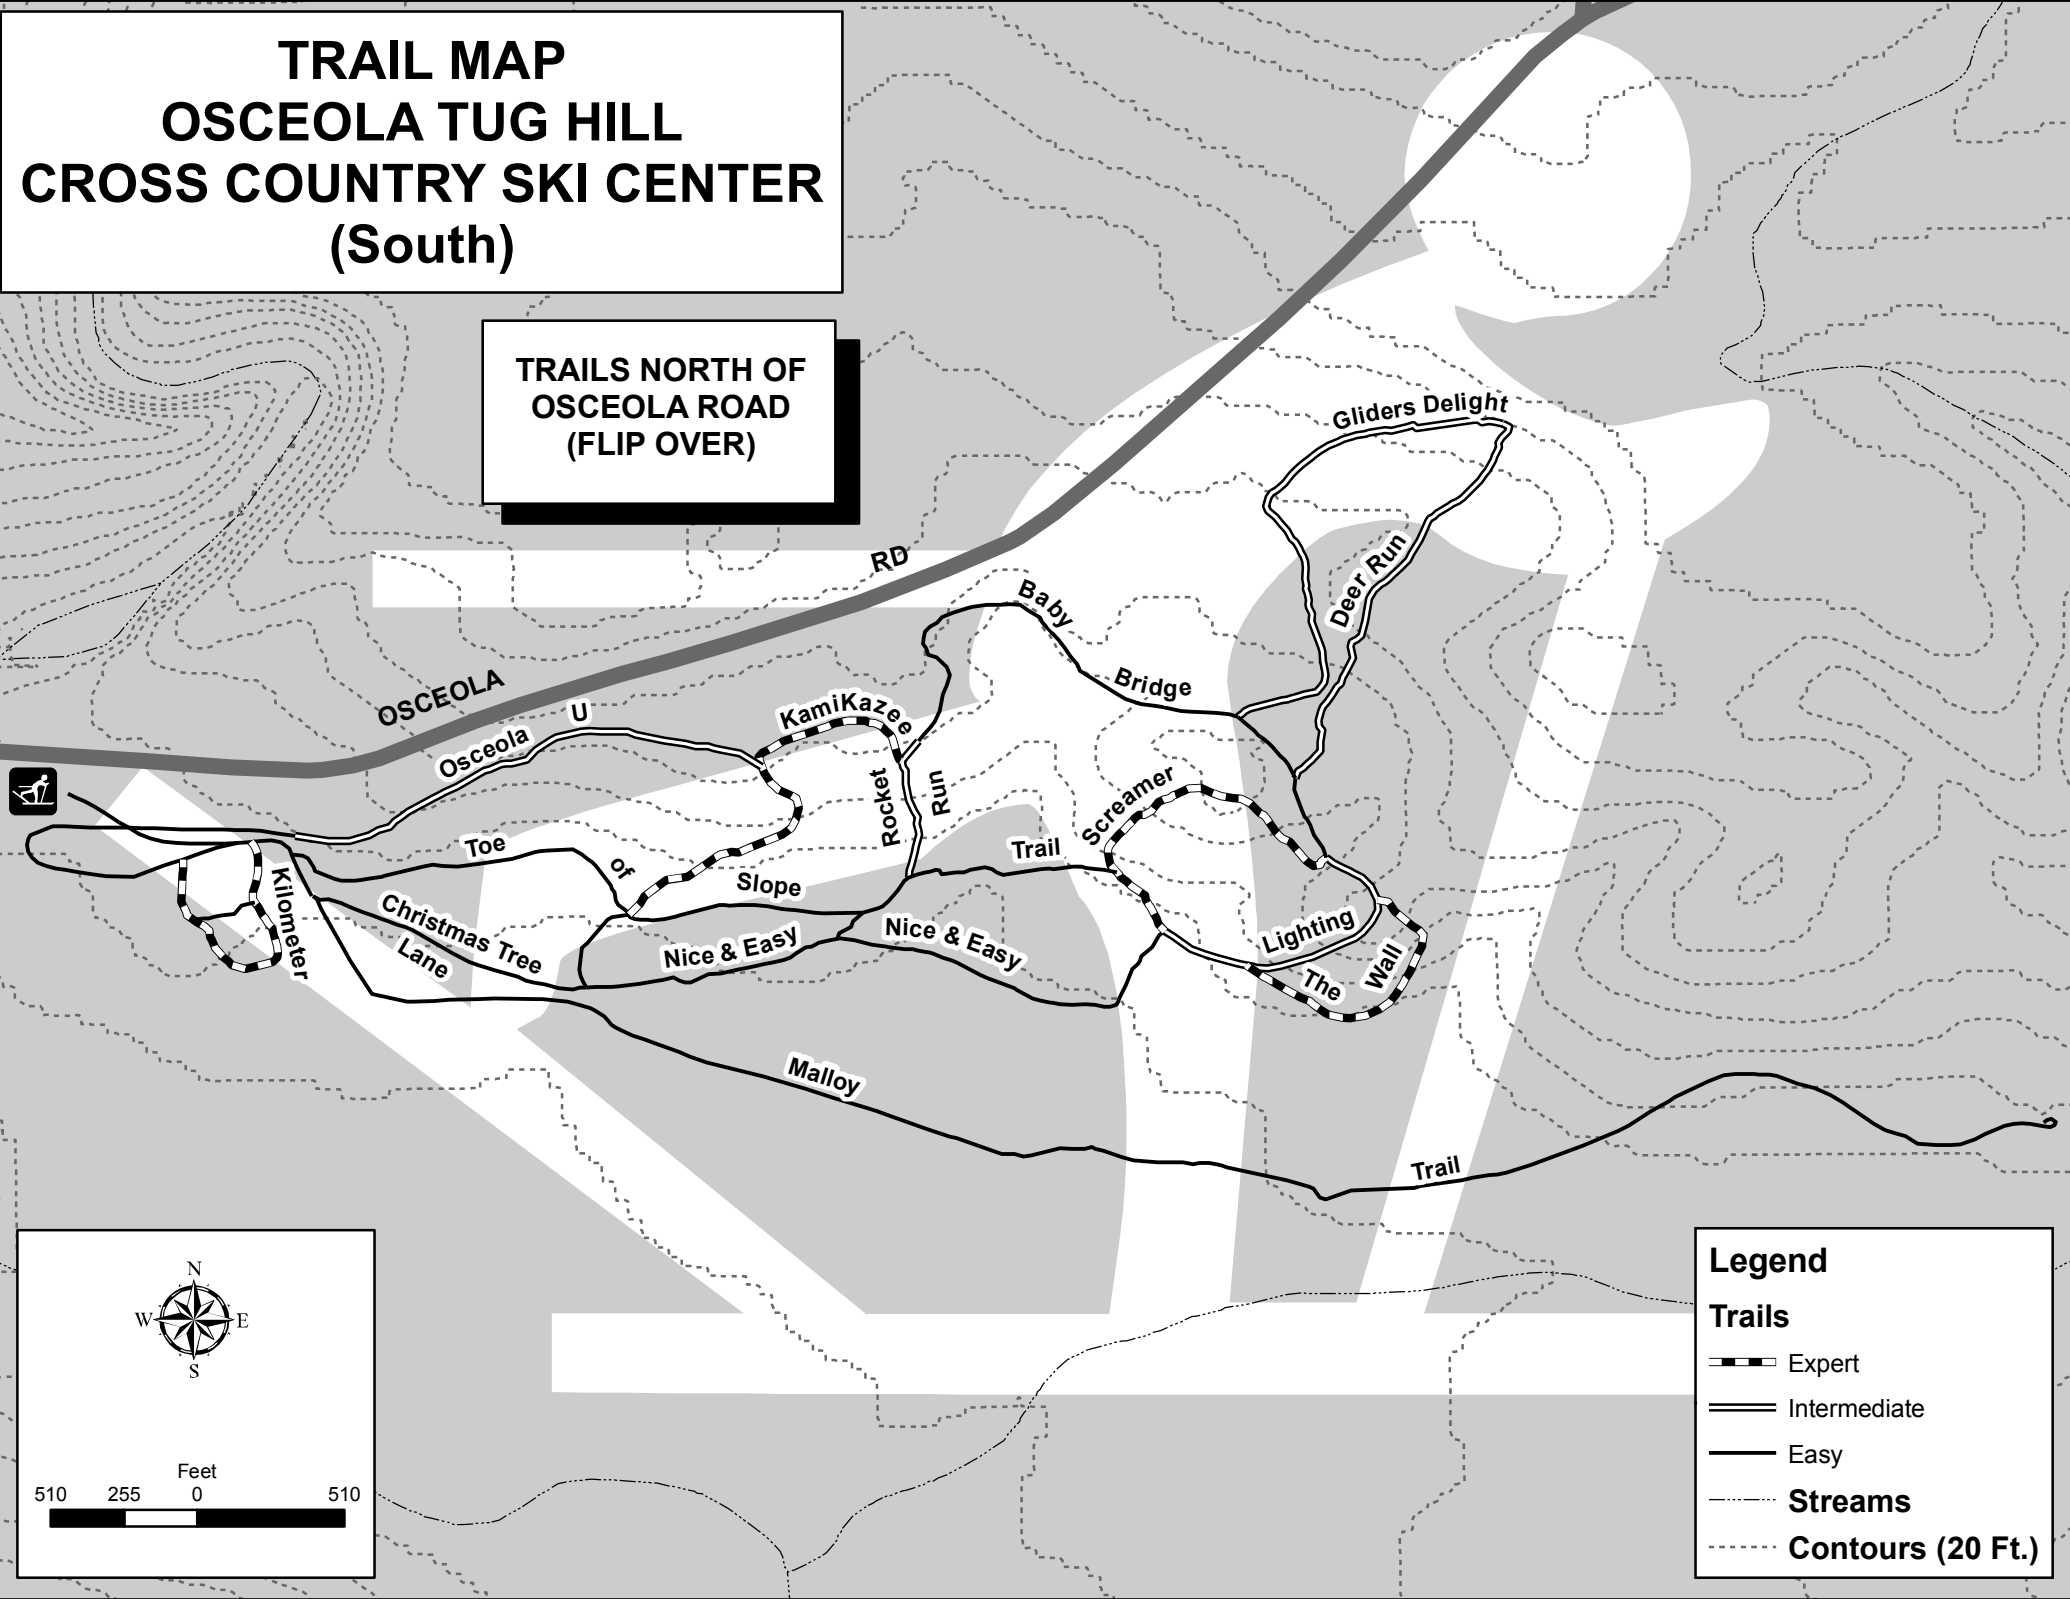

TRAIL MAP OSCEOLA TUG HILL CROSS COUNTRY SKI CENTER (South)

TRAILS NORTH OF
OSCEOLA ROAD
(FLIP OVER)

Legend

Trails

- Expert (dashed line)
- Intermediate (solid line)
- Easy (solid line)

Streams

- Streams (thin wavy line)

Contours (20 Ft.)

- Contours (20 Ft.) (dashed line)