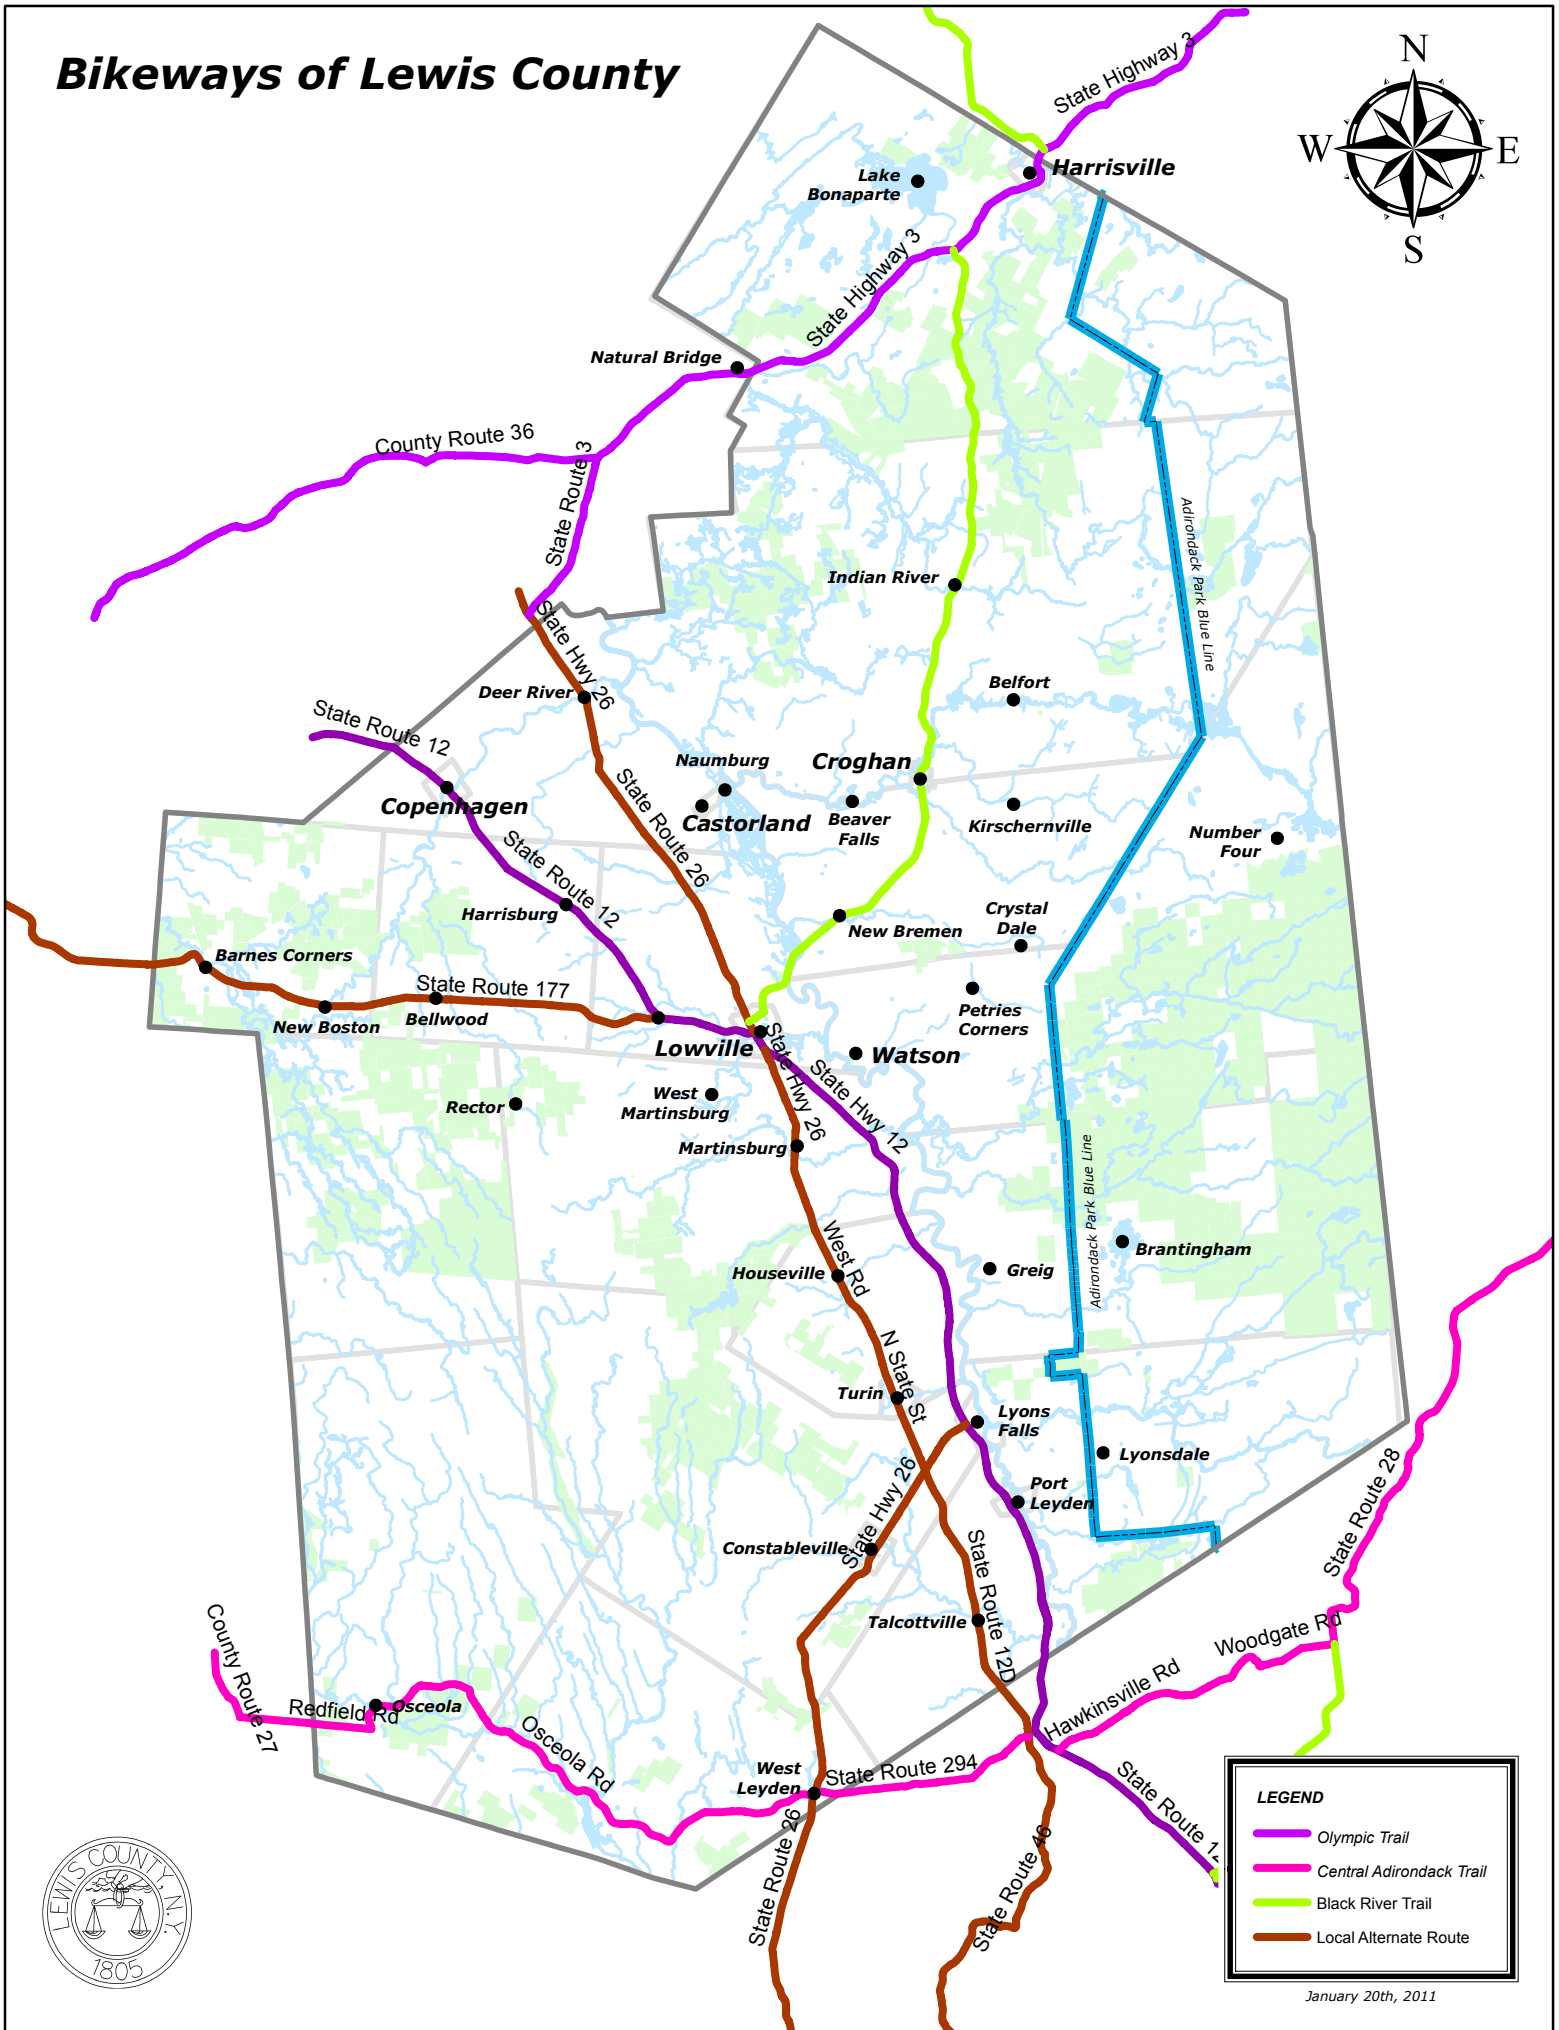

Bikeways of Lewis County

LEGEND

- Olympic Trail
- Central Adirondack Trail
- Black River Trail
- Local Alternate Route